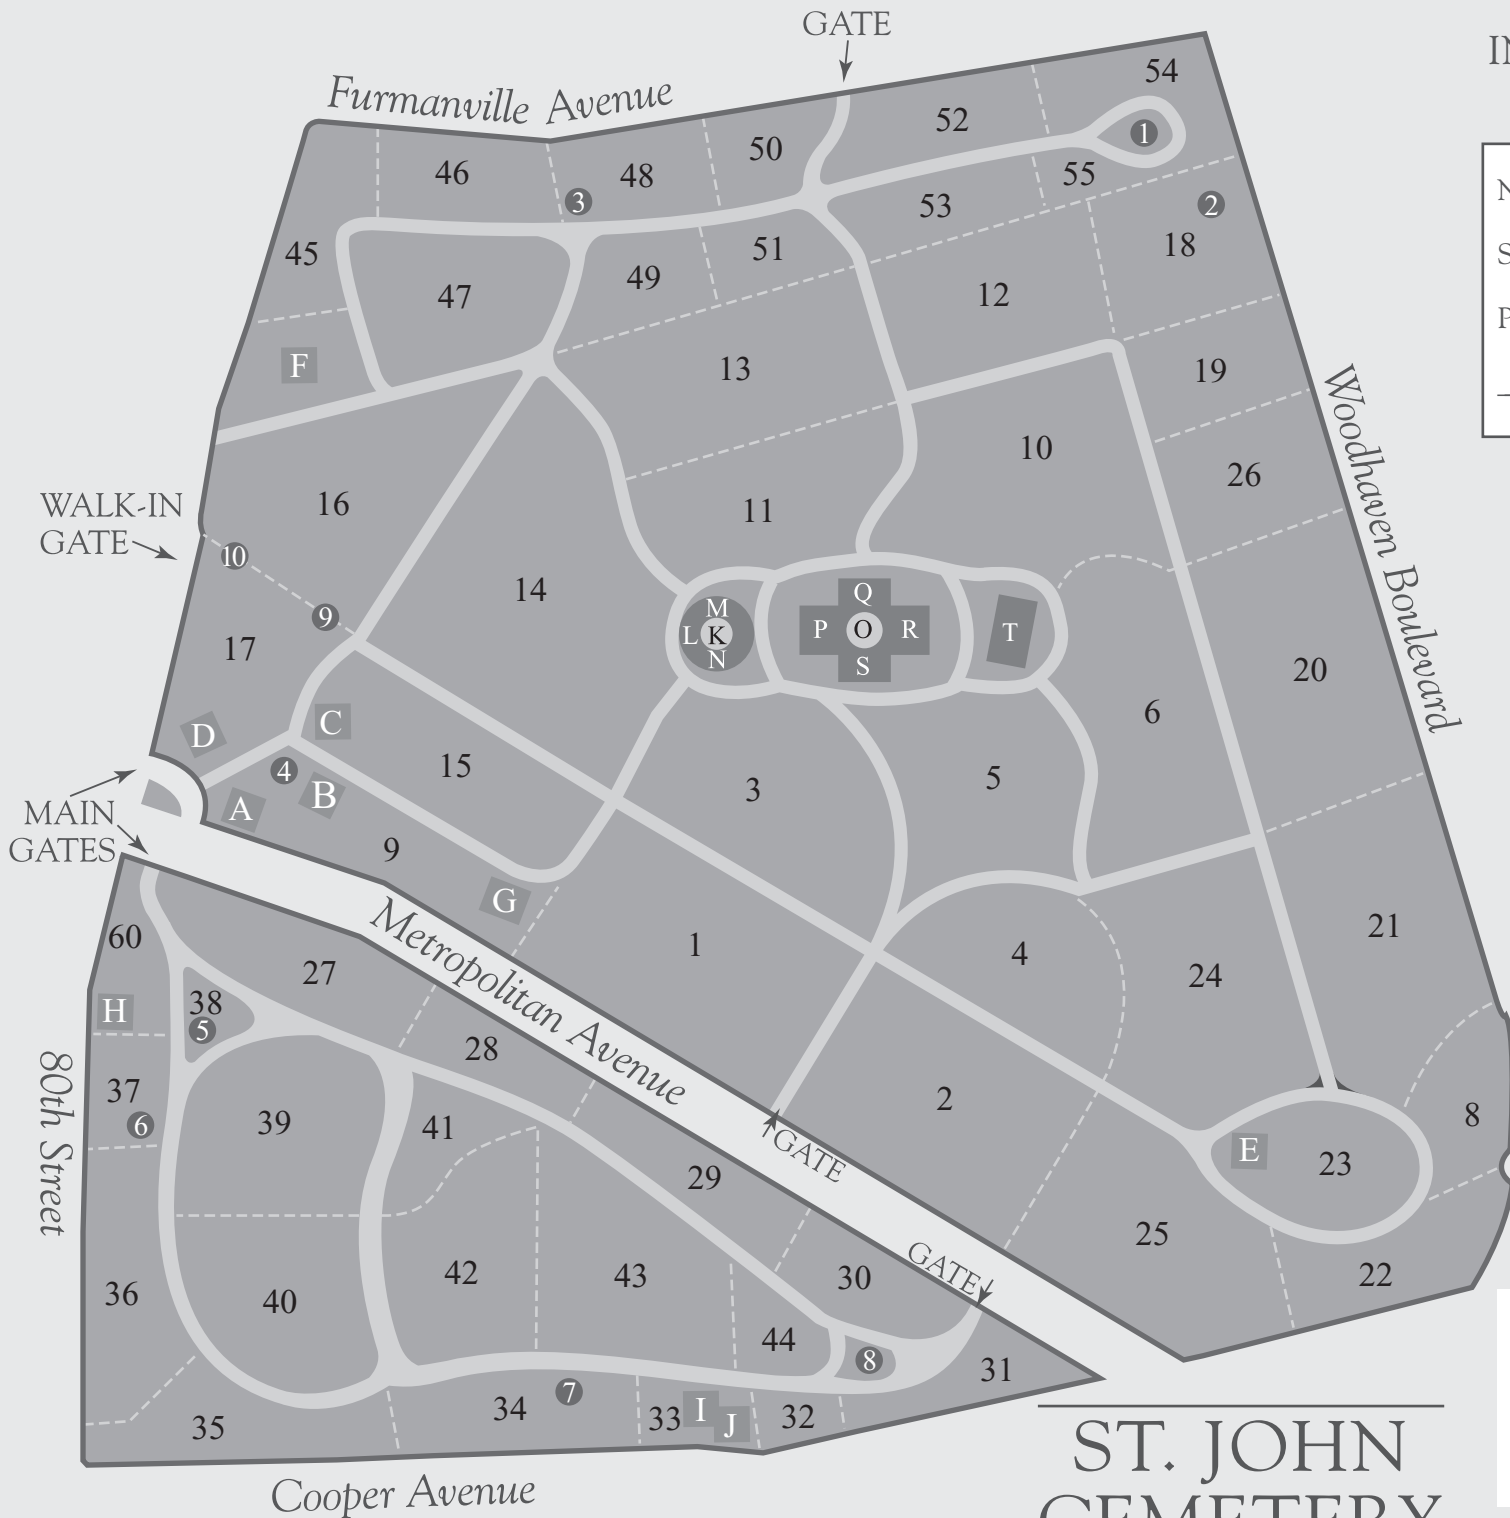

INTERMENT/ENTOMBMENT LISTING

Name _____
Sect. _____ Rg _____
Plot _____ No.(s) _____
_____

Locate your loved one, even when our office is closed by visiting our website or downloading our mobile app on android or apple below.

Available on the iPhone **App Store** GET IT ON **Google play**

WALK-IN GATE

80-01 Metropolitan Avenue
Middle Village, New York 11379
Telephone 718-894-4888
Fax 718-326-4105
www.ccbklyn.org

ST. JOHN CEMETERY

NOTE: INCLEMENT WEATHER MAY CREATE HAZARDOUS WALKING CONDITIONS